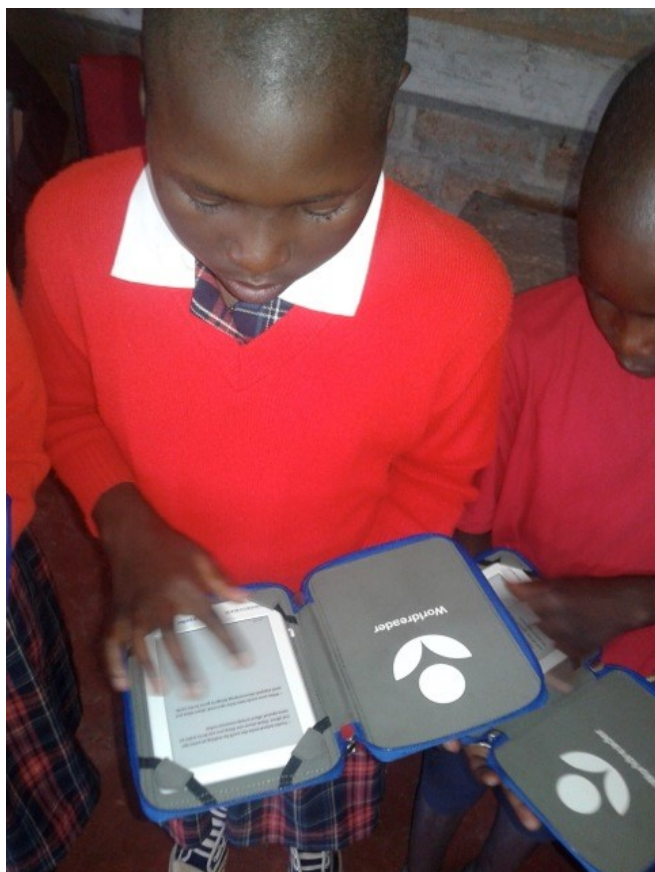

WALINDWA
Nurturing Kenyan Children

Newsletter

Partners with Elma Barnett Children's Centre Kamonong

October 2018

E-readers at Elma Barnett!

This September, the students at EBCCCK and EKHS were blessed to receive 50 e-readers from [Worldreader](#), a non-profit organization bringing electronic learning to the under-served in Africa. The e-readers were downloaded with the Kenyan school curriculum and with classic African and Western literature (including Shakespeare!).

The readers were a gift from a generous donor at The Village Presbyterian Church (Rancho Santa Fe, CA) who is dedicated to supporting Walindwa's efforts to make our schools among the most competitive in the country and to provide our children and the high school boarding students with the best, state-of-the-art resources possible for their education. This represents a large step forward in these efforts and we thank God always for all of you helping make this possible.

Blessings, Keith Edwards, Vice President

Upper left: The Worldreader logo on the e-reader case. The readers arrived in the [BLUE Box](#), which contains everything needed to bring digital reading to a school.

Upper right: The primary school students are presented with the readers. Note the banner of appreciation on the back wall, which was made by the high school students.

Left: A primary student gets her first up close look at the new state-of-the-art book.